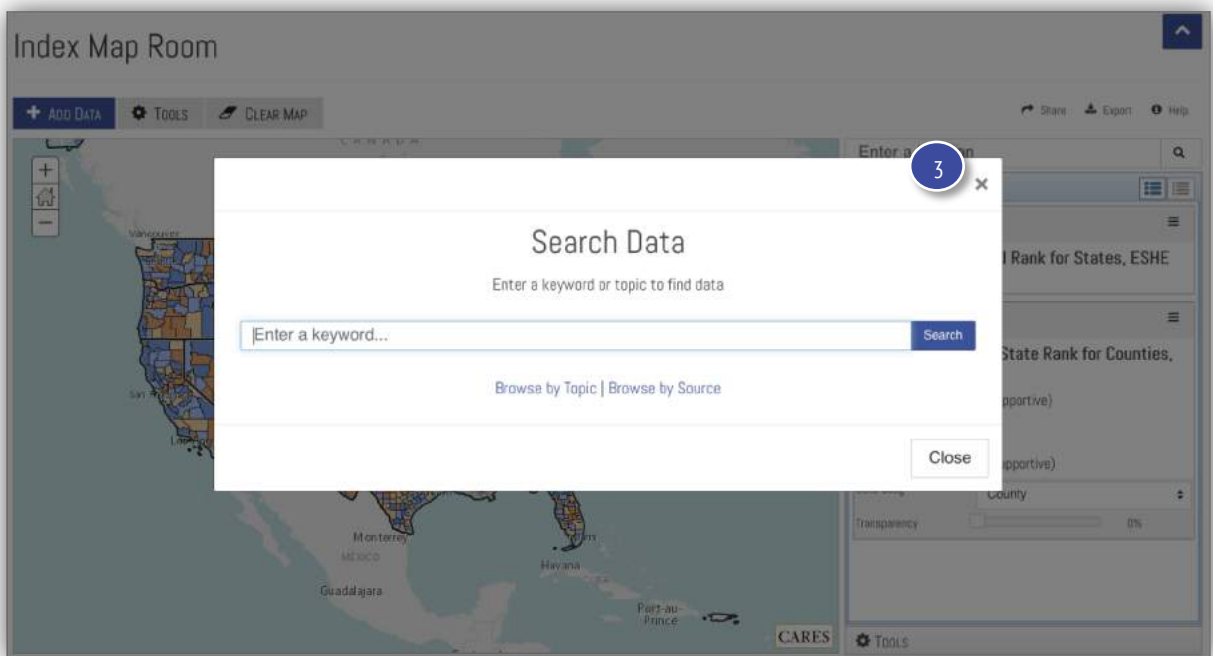

Finding Your ESHE Index Score on a Map

1

Visit: eshe.engagementnetwork.org

2

Hover over ESHE TOOLS and click ESHE INDEX MAP ROOM.

3

Close the SEARCH DATA window by clicking the X in the upper right corner.

Index Map Room

4 Use the SEARCH LOCATION box to type in your county name.

Index Map Room

5 Click anywhere on your county on the map. A pop up window will appear with your ESHE Index Scores.