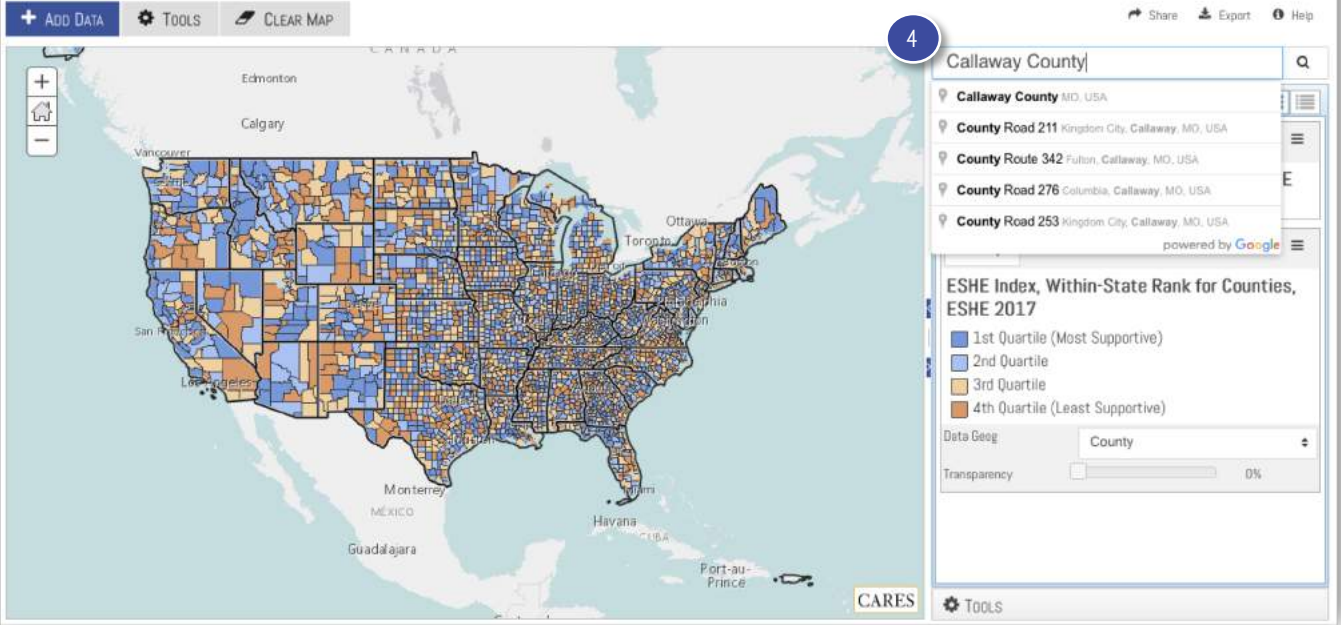

Finding Your ESHE Index Score on a Map

1

Visit: eshe.engagementnetwork.org

2

Hover over ESHE TOOLS and click ESHE INDEX MAP ROOM.

3

Close the SEARCH DATA window by clicking the X in the upper right corner.

Index Map Room

4 Use the SEARCH LOCATION box to type in your county name.

Index Map Room

5 Click anywhere on your county on the map. A pop up window will appear with your ESHE Index Scores.