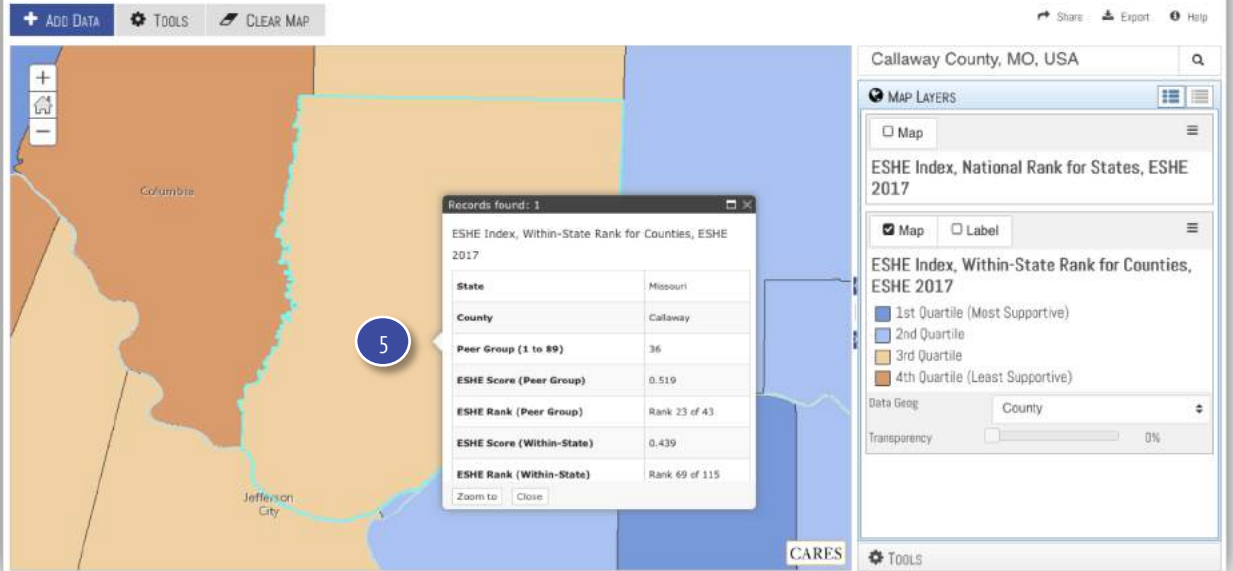

Finding Your ESHE Index Score on a Map

1

Visit: eshe.engagementnetwork.org

2

Hover over ESHE TOOLS and click ESHE INDEX MAP ROOM.

3

Close the SEARCH DATA window by clicking the X in the upper right corner.

Index Map Room

4 Use the SEARCH LOCATION box to type in your county name.

Index Map Room

5 Click anywhere on your county on the map. A pop up window will appear with your ESHE Index Scores.